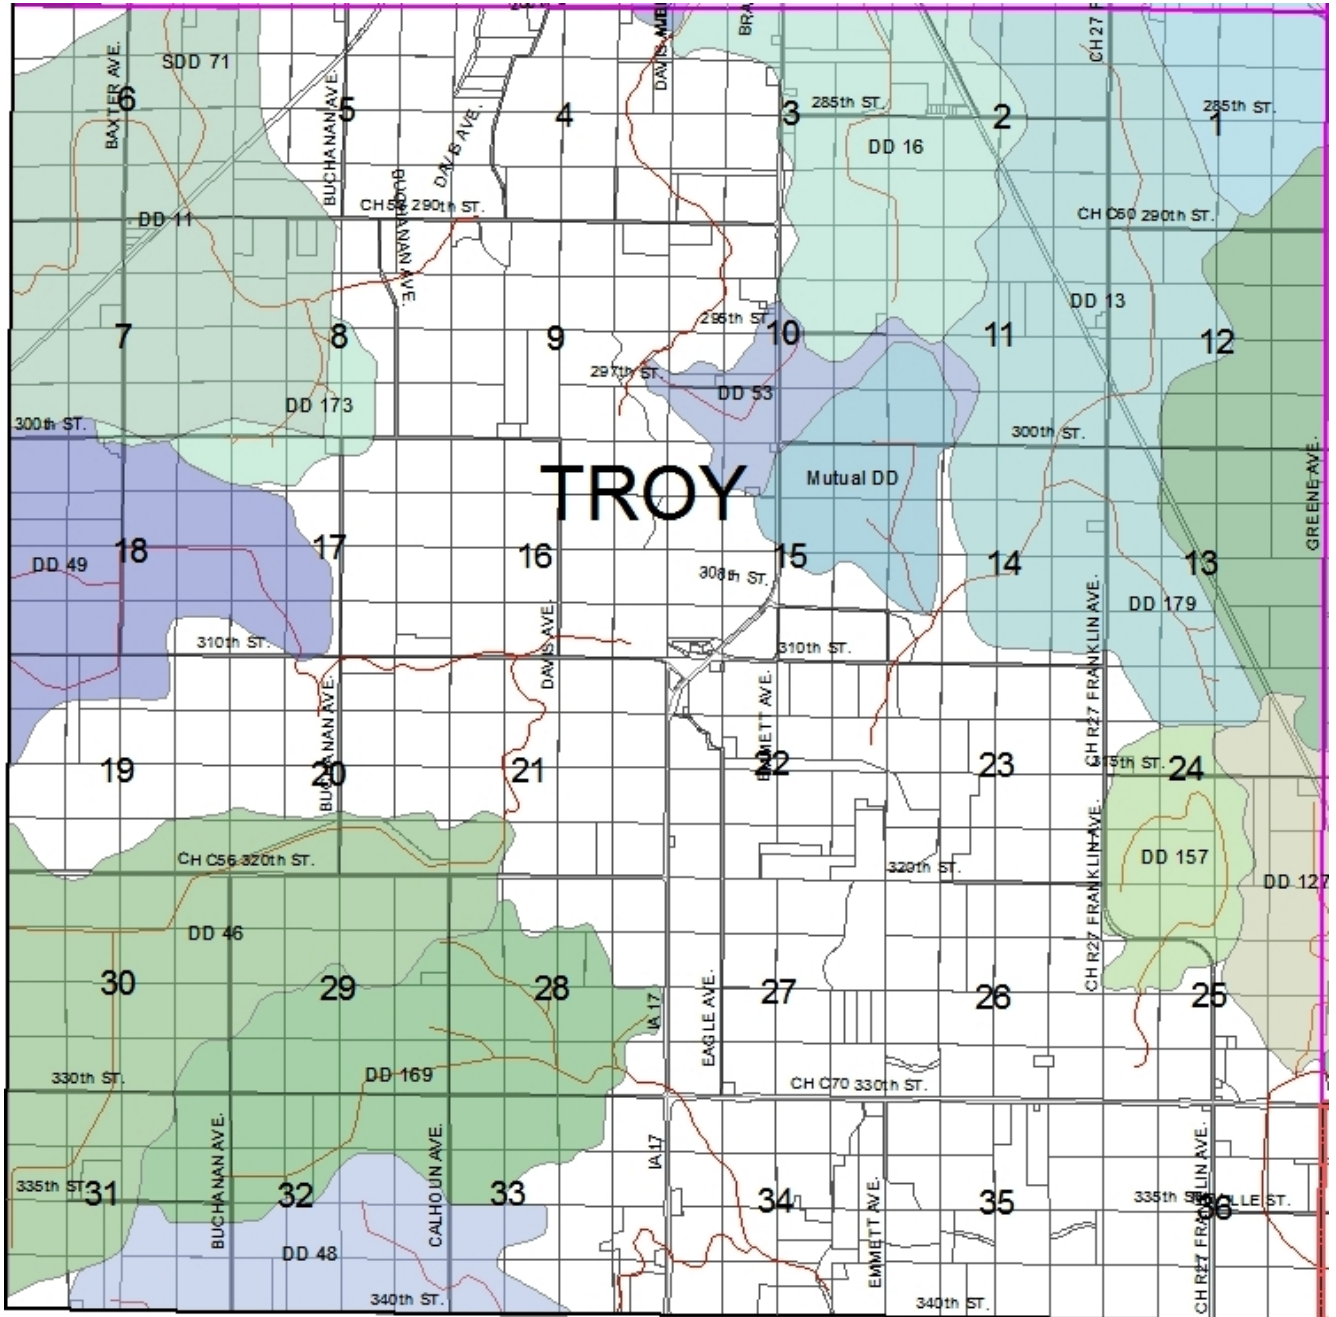

Wright County Troy Township – T90 R26N Drainage Districts and Tiles

The Wright County Auditor's Office does not guarantee this map to be free from errors or inaccuracies and disclaims any responsibility for interpretations from this map or decisions based thereon. Any errors or omissions should be reported to the Wright County Auditor's Office at 515-532-2771.