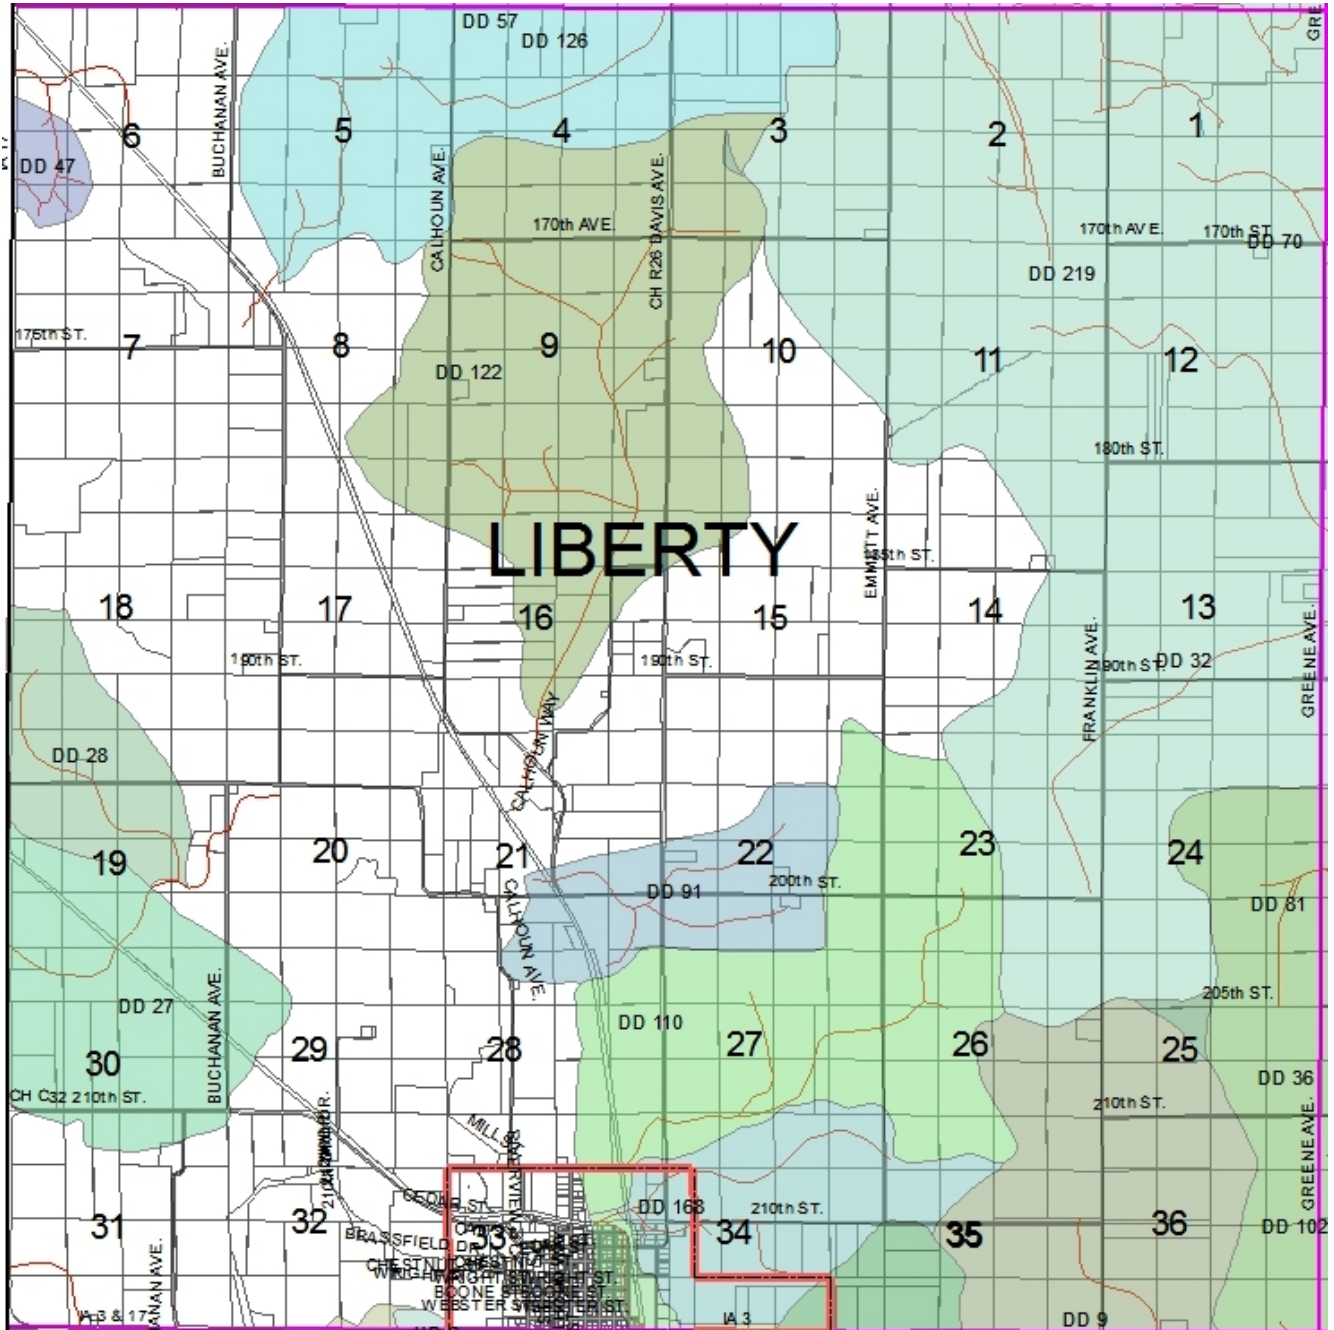

Wright County Liberty Township – T92 R26N Drainage Districts and Tiles

The Wright County Auditor's Office does not guarantee this map to be free from errors or inaccuracies and disclaims any responsibility for interpretations from this map or decisions based thereon. Any errors or omissions should be reported to the Wright County Auditor's Office at 515-532-2771.