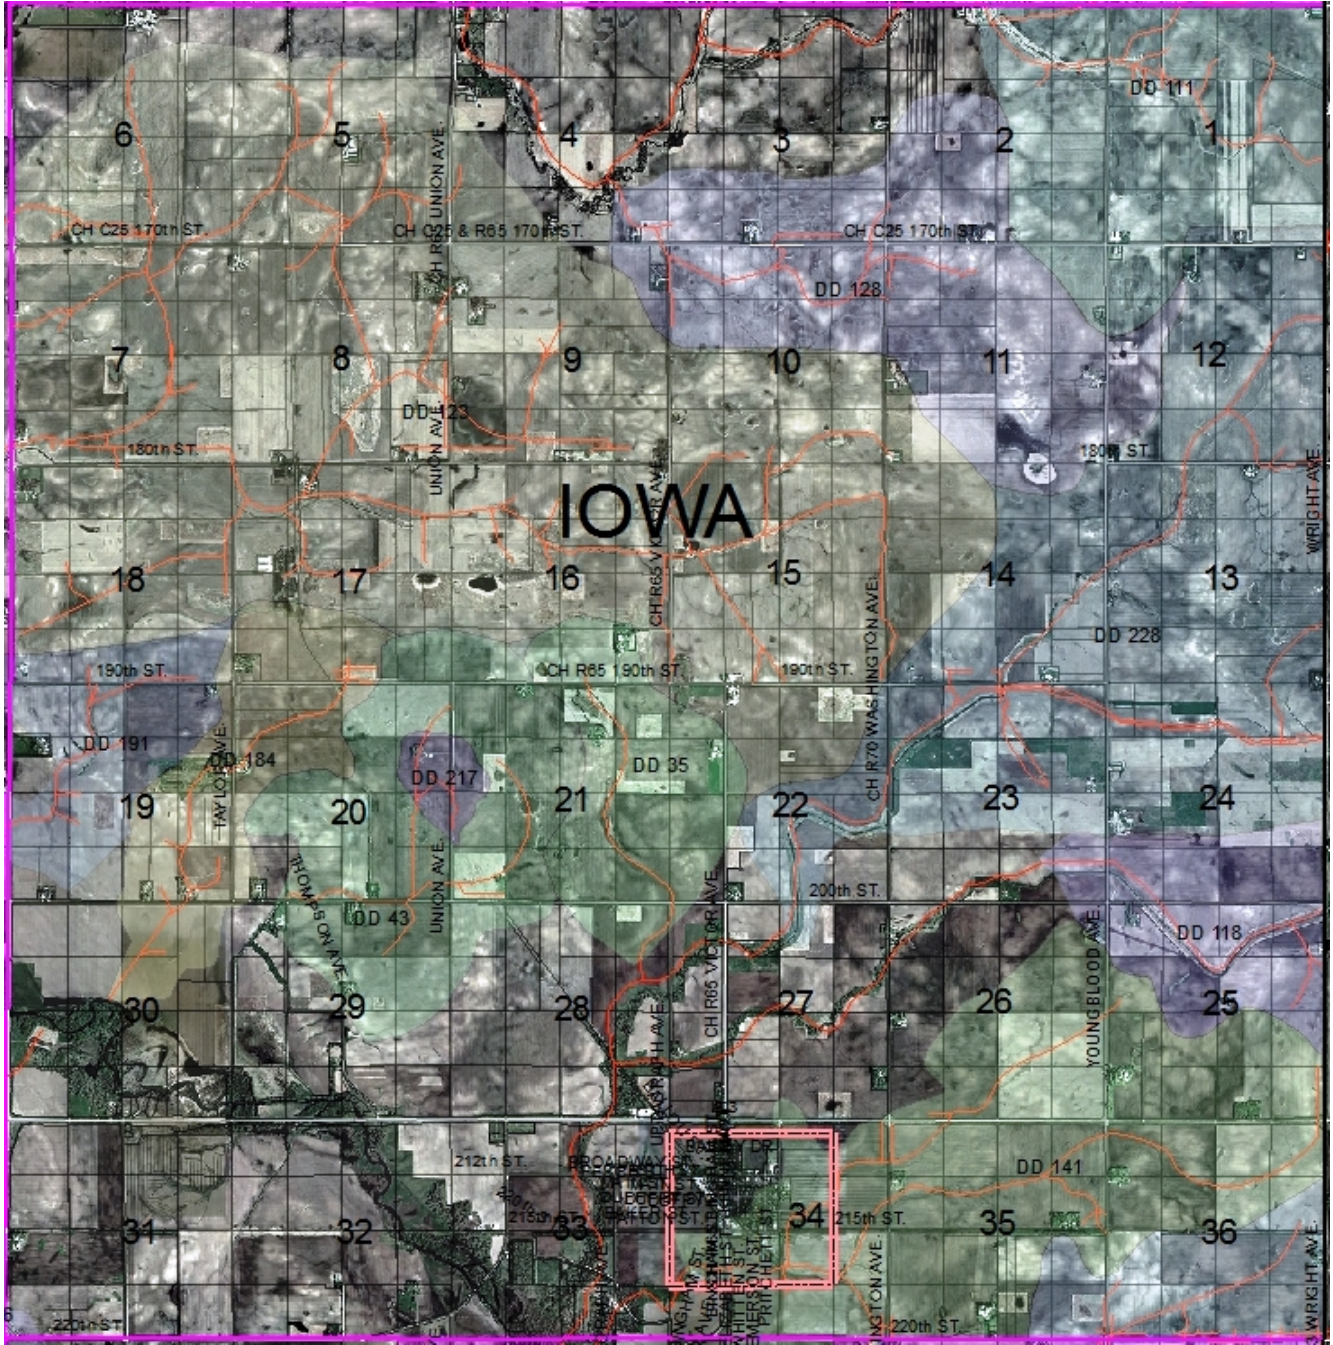

# Wright County Iowa Township – T92 R23N Drainage Districts and Tiles

The Wright County Auditor's Office does not guarantee this map to be free from errors or inaccuracies and disclaims any responsibility for interpretations from this map or decisions based thereon. Any errors or omissions should be reported to the Wright County Auditor's Office at 515-532-2771.