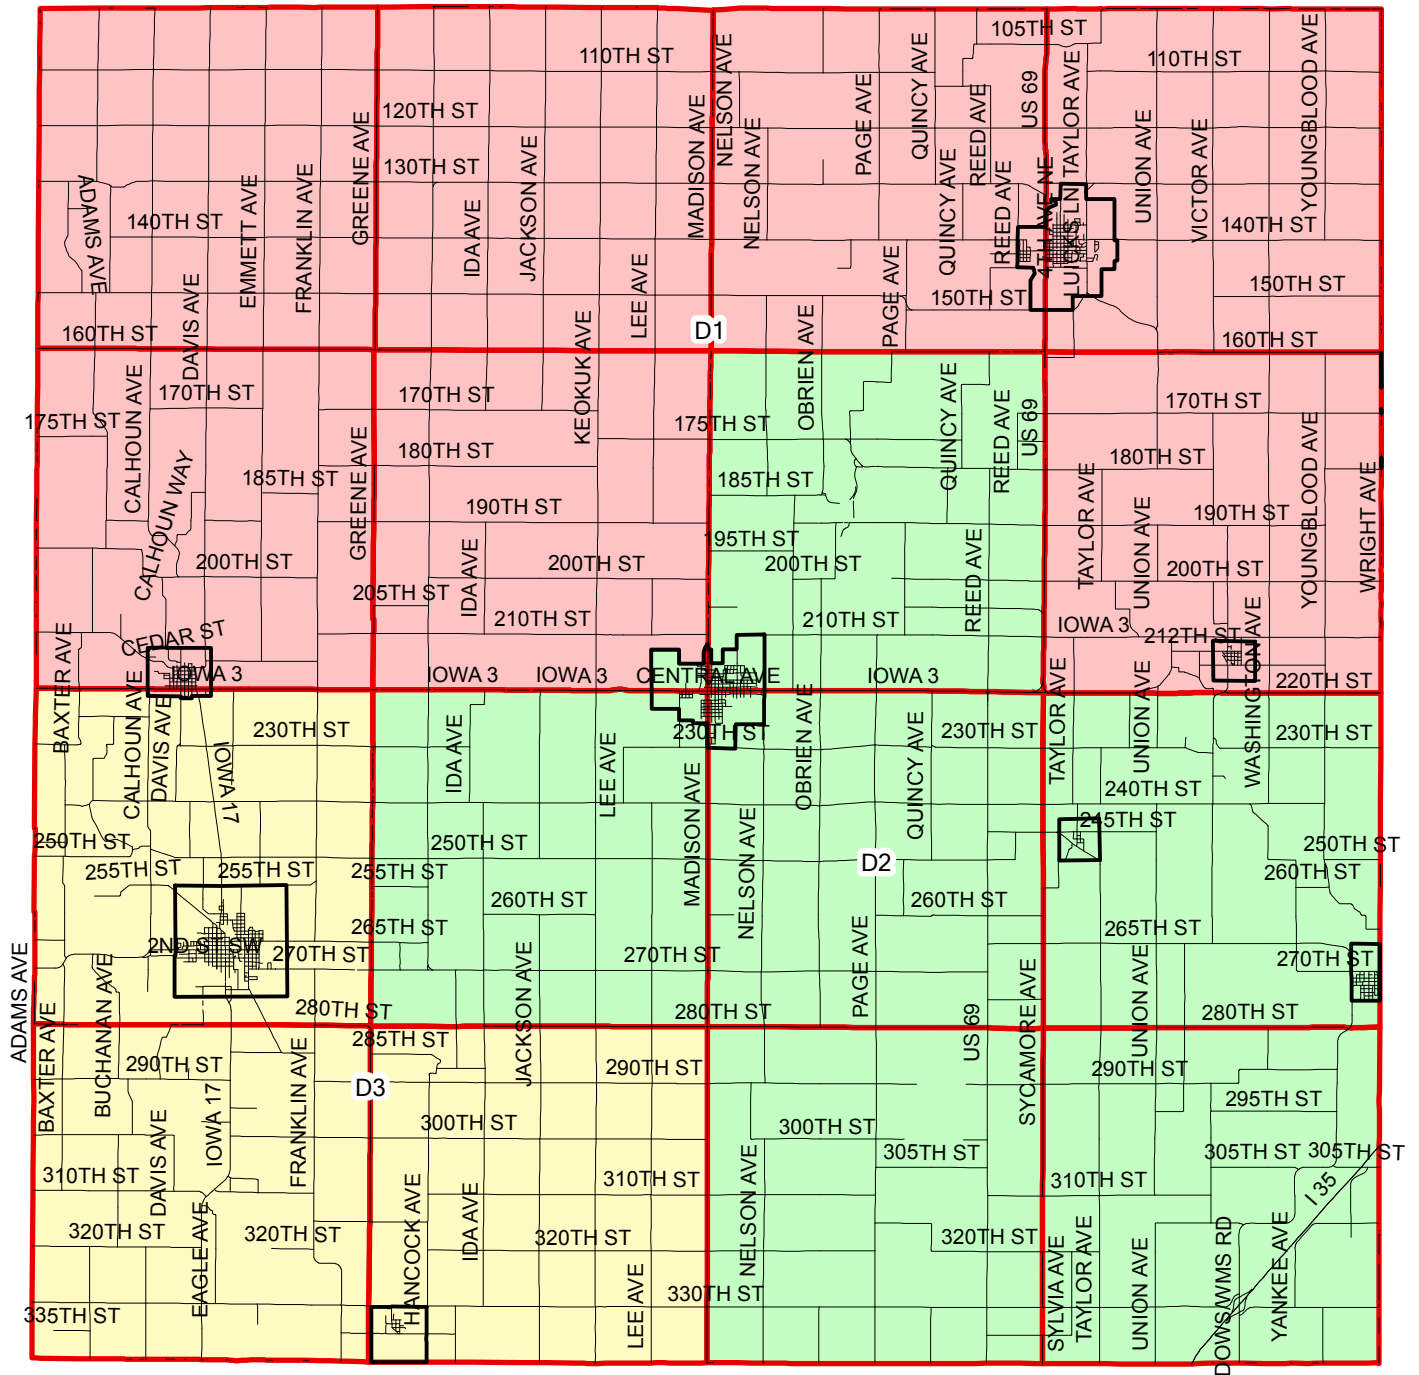

# Wright County - Redistricting Plan 2 Edited

## Legend

## Plan 2 Districts

- D1
- D2
- D3

- Iowa Roads
- Township Boundaries
- City Boundaries

District	Population 2010	Ideal District Population Dev	Population Variation
1	4464	54	1.22
2	4402	-8	-0.18
3	4363	-47	-1.07

Map created by  
MIDAS Council of Governments  
8/2/11