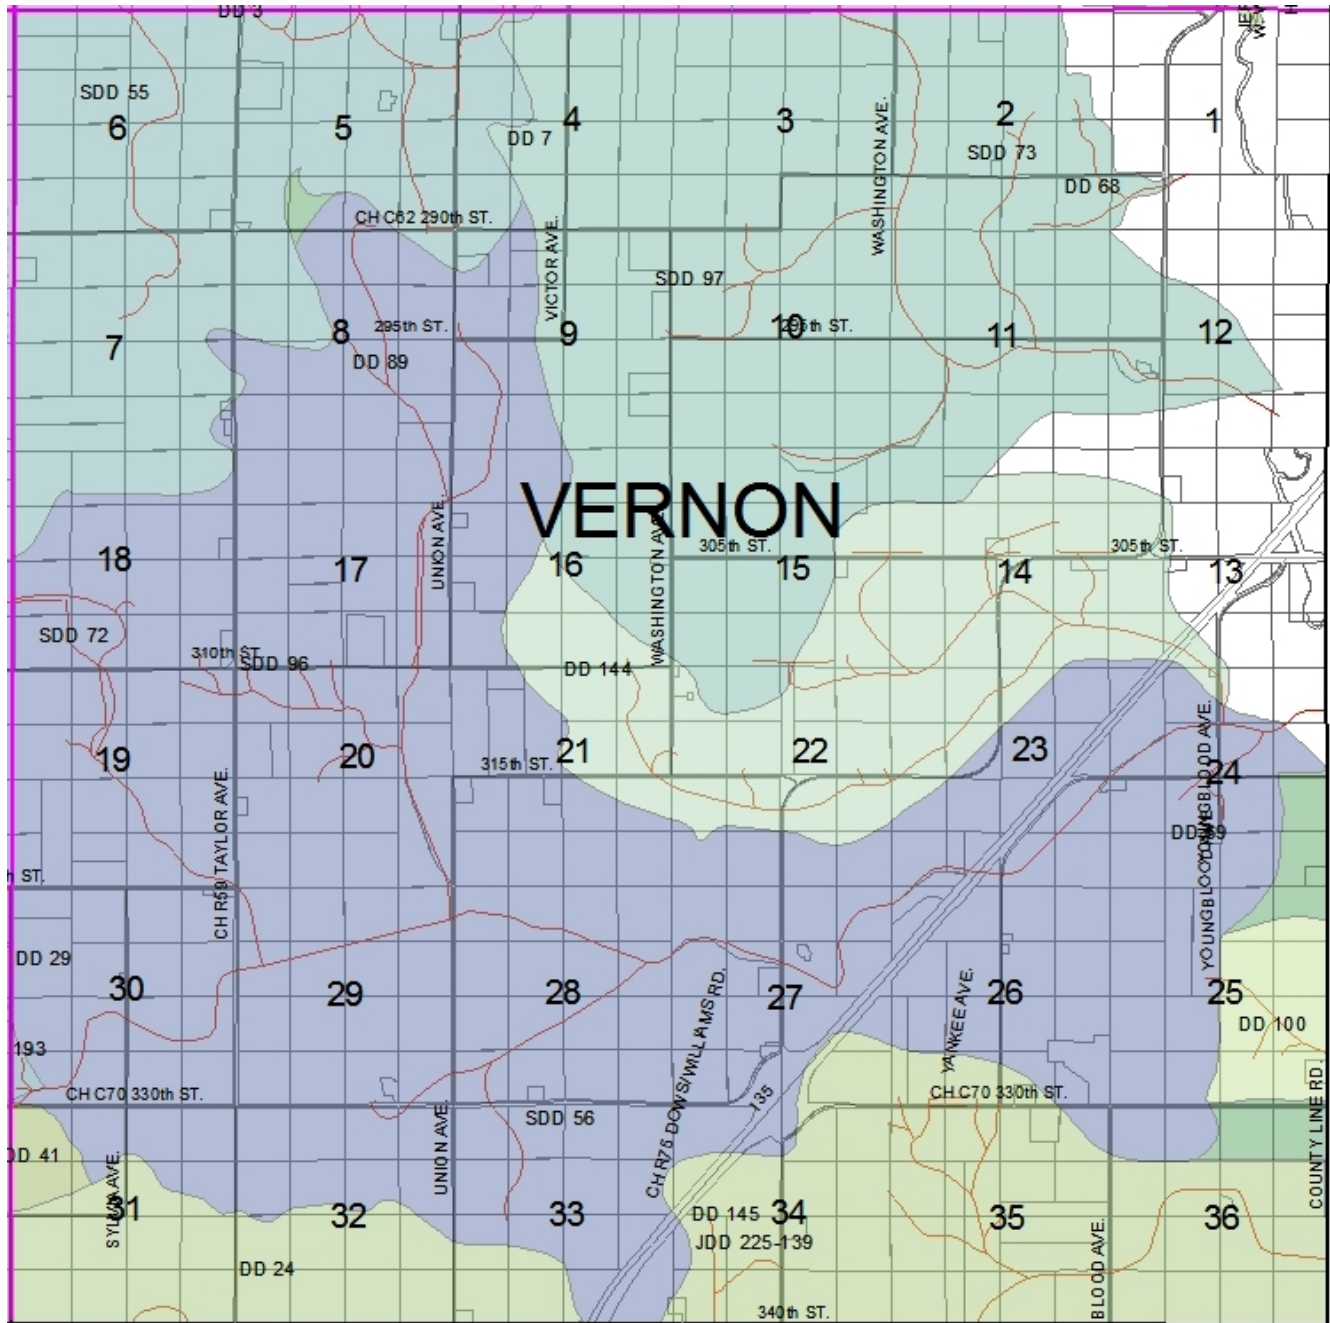

# Wright County Vernon Township – T90 R23N Drainage Districts and Tiles

The Wright County Auditor's Office does not guarantee this map to be free from errors or inaccuracies and disclaims any responsibility for interpretations from this map or decisions based thereon. Any errors or omissions should be reported to the Wright County Auditor's Office at 515-532-2771.