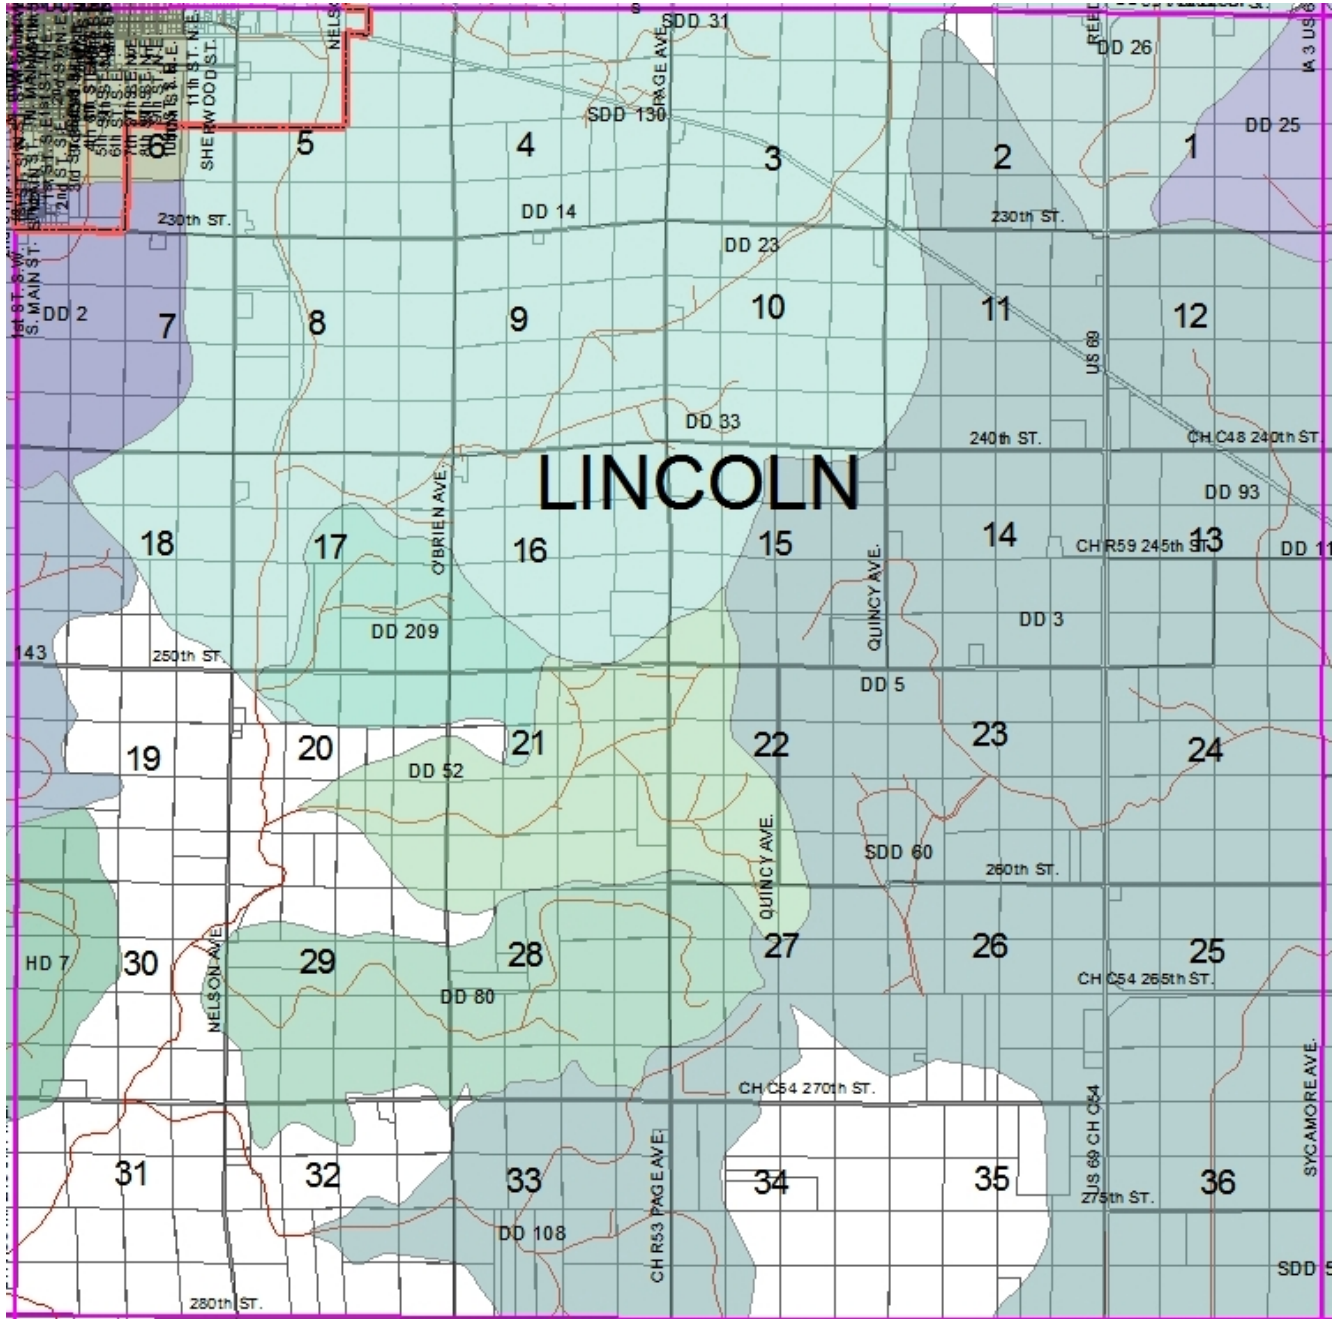

Wright County Lincoln Township – T91 R24N Drainage Districts and Tiles

The Wright County Auditor's Office does not guarantee this map to be free from errors or inaccuracies and disclaims any responsibility for interpretations from this map or decisions based thereon. Any errors or omissions should be reported to the Wright County Auditor's Office at 515-532-2771.