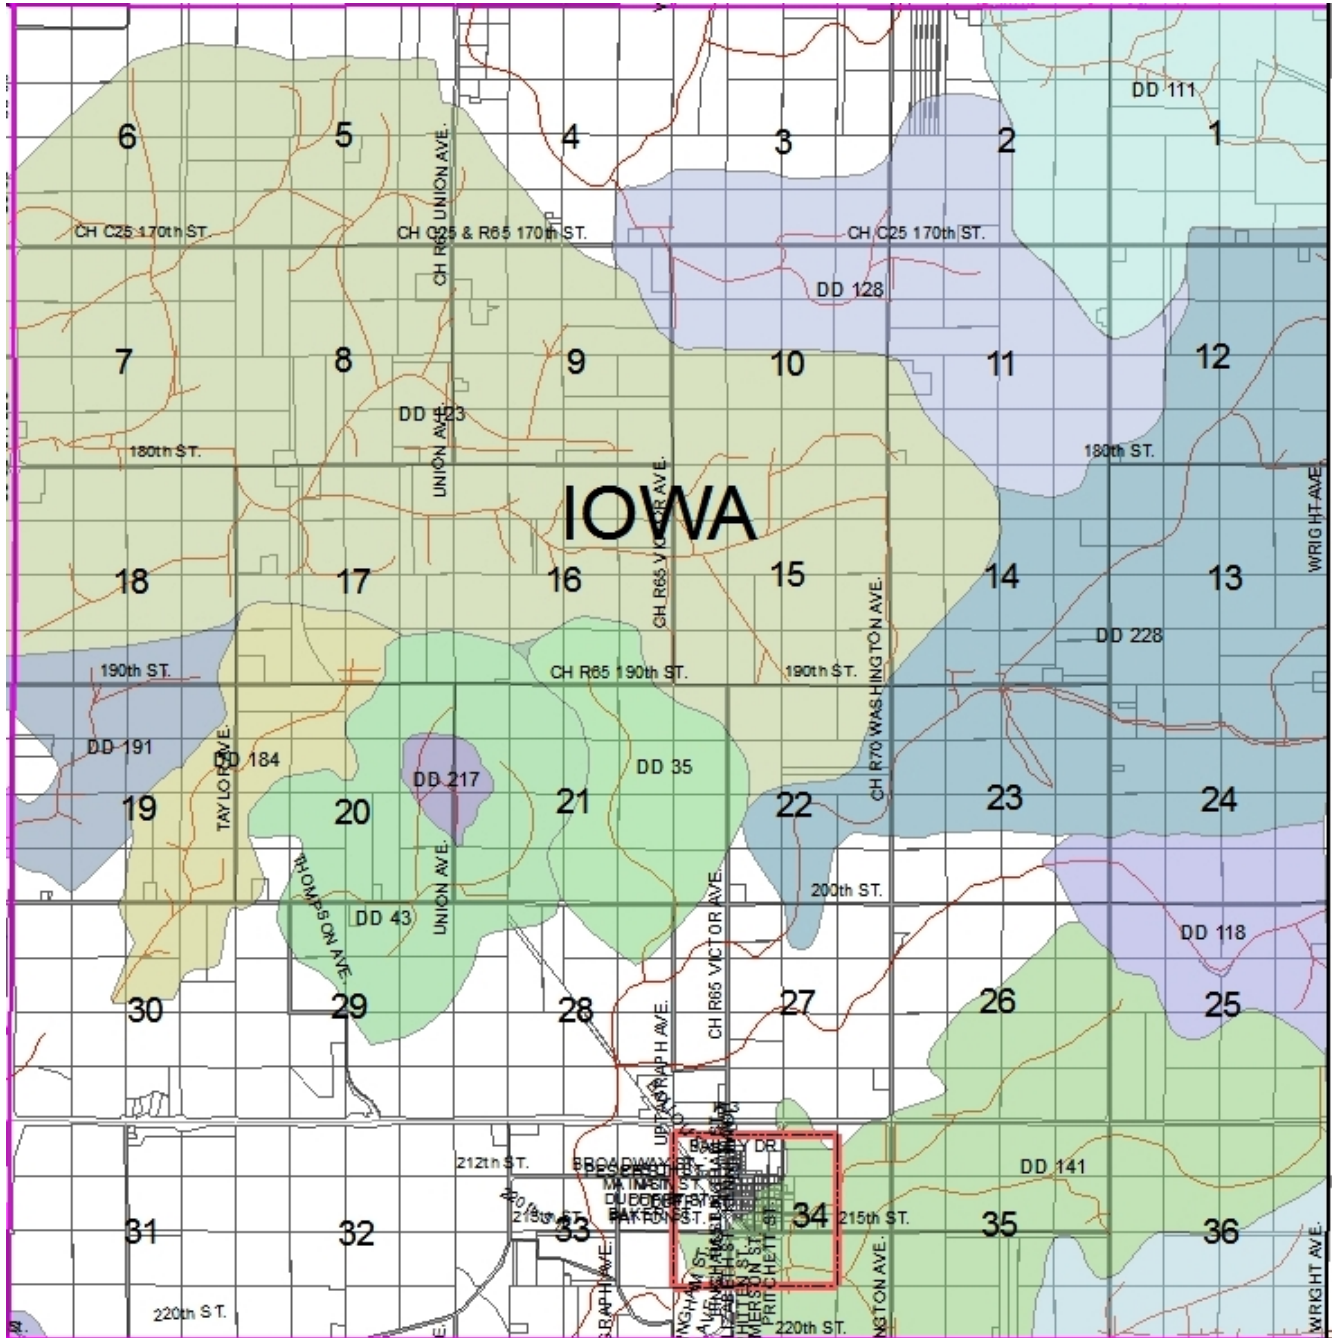

# Wright County Iowa Township – T92 R23N Drainage Districts and Tiles

The Wright County Auditor's Office does not guarantee this map to be free from errors or inaccuracies and disclaims any responsibility for interpretations from this map or decisions based thereon. Any errors or omissions should be reported to the Wright County Auditor's Office at 515-532-2771.